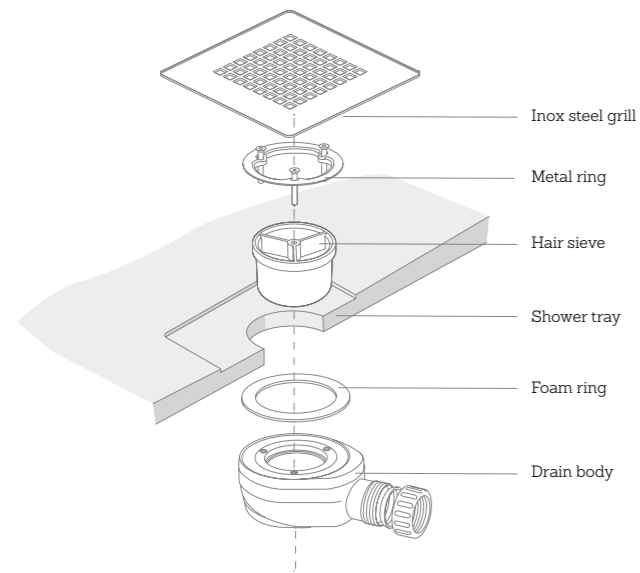

SolidSoft is silent because of its cushioning effect.

SolidSoft LinearDrain

Measures

Value of distance C: 16 cm
Maximum tolerance ±0.6%

Special cuts are not a problem

A bespoke service to create your ultimate showering statement

Five different design covers can be combined with five colours of SolidSoft surface to enhance your bathroom with a unique customized appeal.

SolidSoft SquareDrain

Measures

Values of distance C:

38 cm for trays wide 70cm
 43 cm for trays wide 80, 90 and 100cm
 Square trays with center drain location