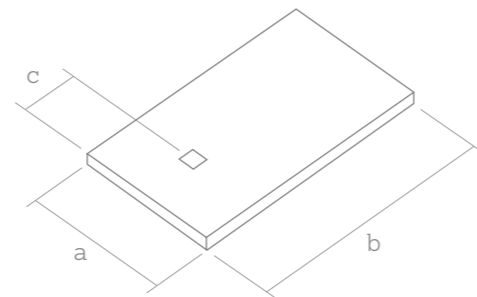

Special cuts are not a problem

A bespoke service to create your ultimate showering statement