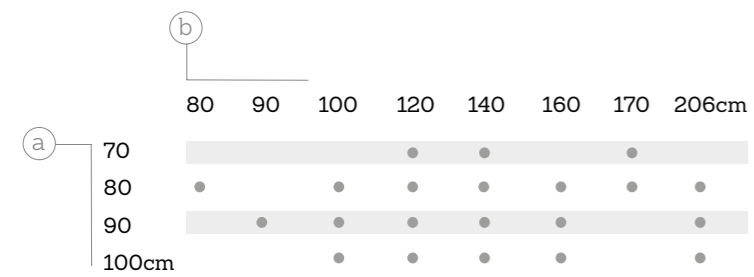

SolidSoft is silent because of its cushioning effect.

SolidSoft LinearDrain

Measures

Value of distance C: 16 cm
Maximum tolerance ±0.6%

Special cuts are not a problem

A bespoke service to create your ultimate showering statement

Five different design covers can be combined with five colours of SolidSoft surface to enhance your bathroom with a unique customized appeal.

SolidSoft SquareDrain

Measures

Values of distance C:

38 cm for trays wide 70cm
 43 cm for trays wide 80, 90 and 100cm
 Square trays with center drain location