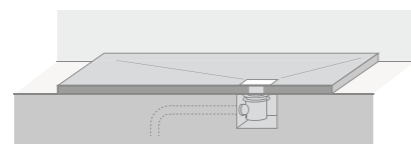

SolidSoft is a shower tray that is unique in the world, a product patented by Solid Soft Tray (EP no 2952128), made out of low-density polyurethane subjected to a high-pressure process. This process furnishes it with an extremely water-resistant external layer, with excellent non-slip properties. The surface features a texturized, natural slate finish.

Ultra light

 7-18 Kg

SolidSoft is very light, weighs only 15 lbs per square meter.

Installation

Flat to floor installation

Sunken installation

Raised above floor installation

Certified by: