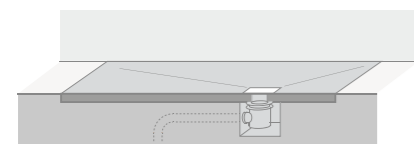

SolidSoft

Flexible Shower Tray

Properties of the material

NON SLIP ERGONOMIC SURFACE

SolidSoft has an excellent non-slip performance, as it is CLASS-B certified, in accordance with regulation DIN 51097 :1992, which guarantees total safety when showering

ANTI-BACTERIAL

The closed molecular structure of SolidSoft prevents the generation and proliferation of germs, and makes it very long-lasting. It has passed the tests required by the ISO 22196:2011 standard.

UV-RESISTANT

SolidSoft is highly resistant to light and the passage of time. Test carried out in accordance with the EN ISO 4586-2 standard.

SILENT

Unique acoustic absorption thanks to the use of an organic material based on polyurethane. Tested according to SIA 181.

RESISTANCE TO DOMESTIC CHEMICAL AND CLEANING AGENTS

SolidSoft has surpassed chemical agent and stain resistance test in accordance with UNE EN 14527, classified as compatible with the use of standard products for the bathroom.

SolidSoft is a shower tray that is unique in the world, a product patented by Solid Soft Tray (EP no 2952128), made out of low-density polyurethane subjected to a high-pressure process. This process furnishes it with an extremely water-resistant external layer, with excellent non-slip properties. The surface features a texturized, natural slate finish.

Ultra light

7-18 Kg

SolidSoft is very light, weighs only 15 lbs per square meter.

Installation

Flat to floor installation