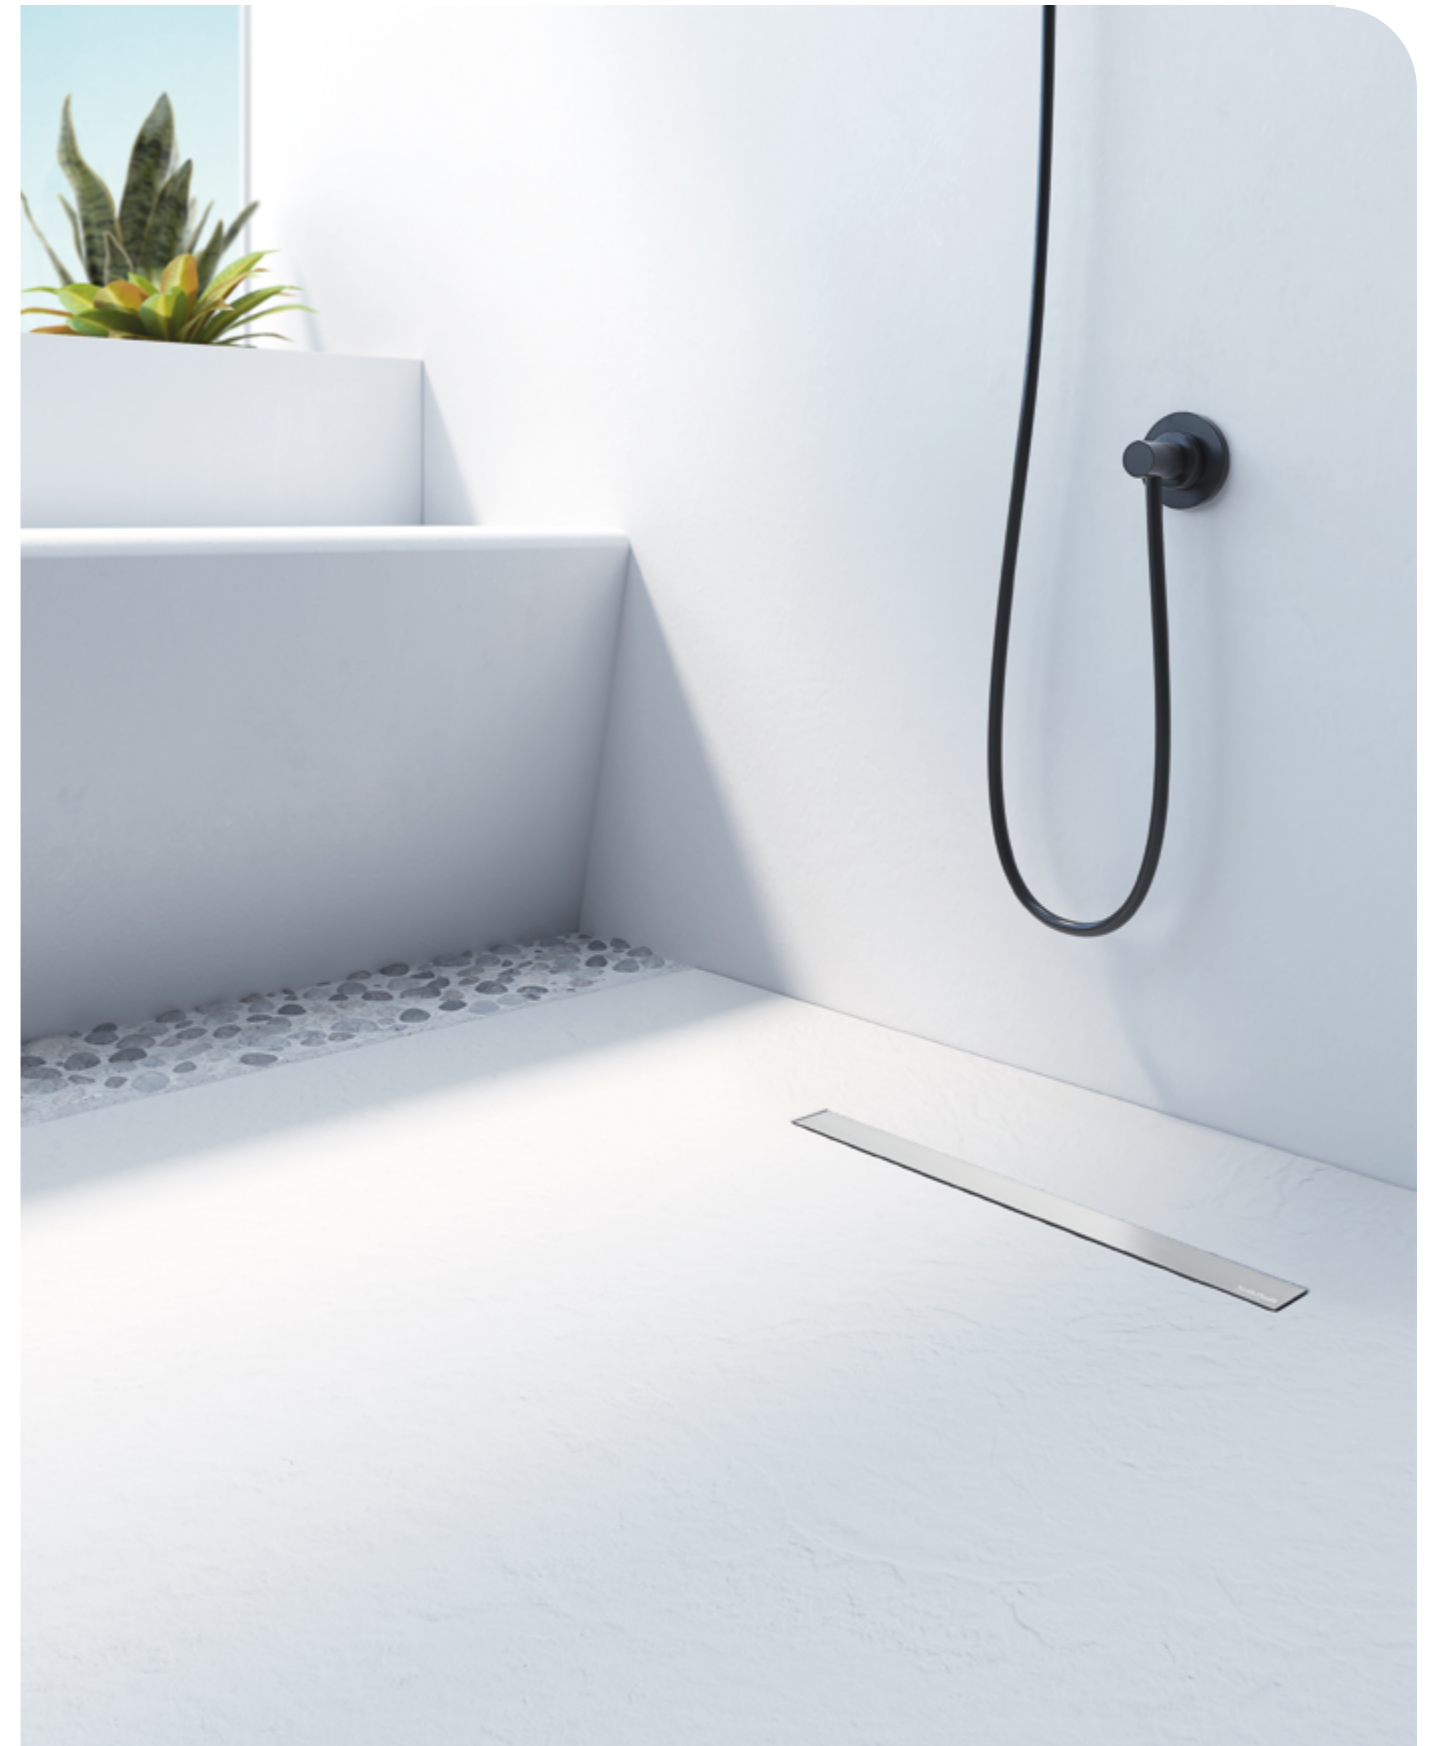

SolidSoft

Flexible Shower Tray

A UNIQUE SENSATION UNDER YOUR FEET

Unexpected sensations

It is a real luxury to feel that sensation under your feet after a hard day's work. SolidSoft features a relaxing effect, as you feel it adapt to the pressure of your steps on its warm and soft surface. Drops fall on SolidSoft with a muffled sound that provides the perfect musical touch to that relaxing, comfortable atmosphere that helps to evoke nature in your own home.

Linear Drain

Square Drain

SolidSoft

Flexible Shower Tray

white concrete anthracite black

SolidSoft adapts to pressure

Because it is flexible, SolidSoft adapts to the pressure of your steps on its surface. It has a cushioning effect, protecting the joints and making it particularly recommended for people with reduced mobility

It is easily installed, in a clean and simple way, saving time and money. SolidSoft is compatible with every type of shower screen

See installation at: www.solidsoft-tray.com

Removable drain cover

Delivered with standard trap and stainless-steel removable cover

Mediterranean Odyssey

At the end of the day... close your eyes, feel the sweet water smoothing your skin and imagine you are still walking on the **soft sand** of a Mediterranean beach.

SolidSoft conforms to your feet.