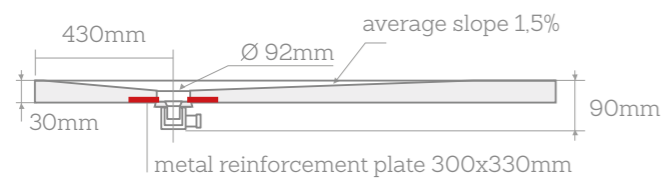

SolidSoft is silent because of its cushioning effect.

SolidSoft LinearDrain

Measures

Value of distance C: 16 cm
Maximum tolerance ±0.6%

Special cuts are not a problem

A bespoke service to create your ultimate showering statement

Five different design covers can be combined with five colours of SolidSoft surface to enhance your bathroom with a unique customized appeal.

SolidSoft SquareDrain

Measures

Values of distance C:

38 cm for trays wide 70cm
 43 cm for trays wide 80, 90 and 100cm
 Square trays with center drain location