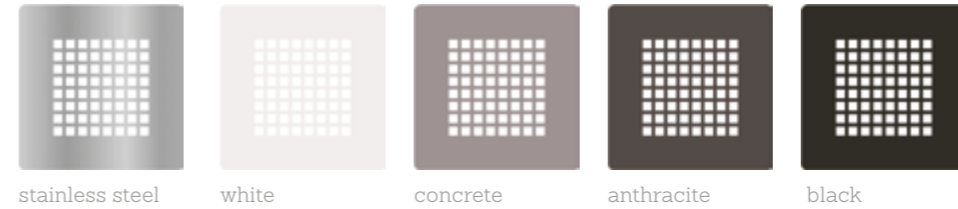

Five different design covers can be combined with five colours of SolidSoft surface to enhance your bathroom with a unique customized appeal.

SolidSoft SquareDrain

Measures

Values of distance C:

38 cm for trays wide 70cm
 43 cm for trays wide 80, 90 and 100cm
 Square trays with center drain location

Maximum tolerance ±0.6%

Special cuts are not a problem

A bespoke service to create your ultimate showering statement

The grill for SquareDrain is available in brushed stainless steel or colour matched grill.

SolidSoft

Flexible Shower Tray

Properties of the material

NON SLIP ERGONOMIC SURFACE

SolidSoft has an excellent non-slip performance, as it is CLASS-B certified, in accordance with regulation DIN 51097 :1992, which guarantees total safety when showering