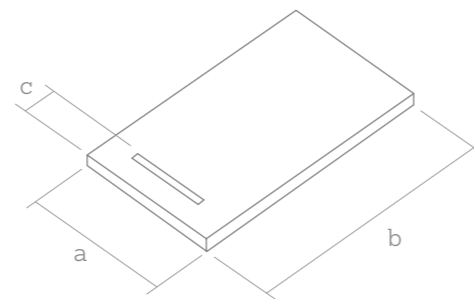

SolidSoft is silent because of its cushioning effect.

SolidSoft LinearDrain

Measures

Value of distance C: 16 cm
Maximum tolerance ±0.6%

Special cuts are not a problem

A bespoke service to create your ultimate showering statement

Five different design covers can be combined with five colours of SolidSoft surface to enhance your bathroom with a unique customized appeal.

SolidSoft SquareDrain

Measures

Values of distance C:

38 cm for trays wide 70cm
 43 cm for trays wide 80, 90 and 100cm
 Square trays with center drain location