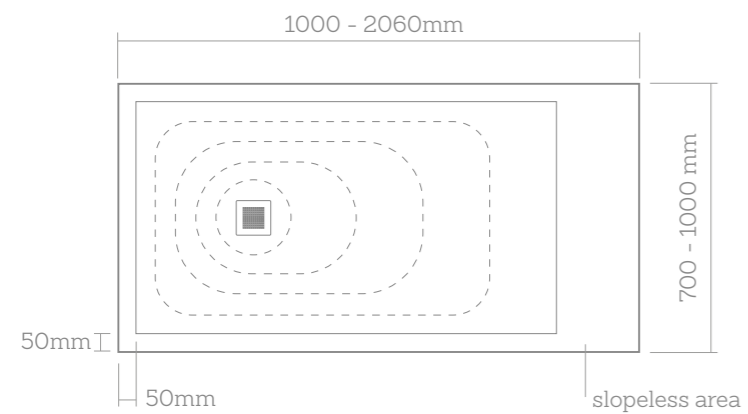

SolidSoft is silent because of its cushioning effect.

SolidSoft LinearDrain

Measures

Value of distance C: 16 cm
Maximum tolerance ±0.6%

Special cuts are not a problem

A bespoke service to create your ultimate showering statement

Five different design covers can be combined with five colours of SolidSoft surface to enhance your bathroom with a unique customized appeal.

SolidSoft SquareDrain

Measures

Values of distance C:

38 cm for trays wide 70cm
 43 cm for trays wide 80, 90 and 100cm
 Square trays with center drain location