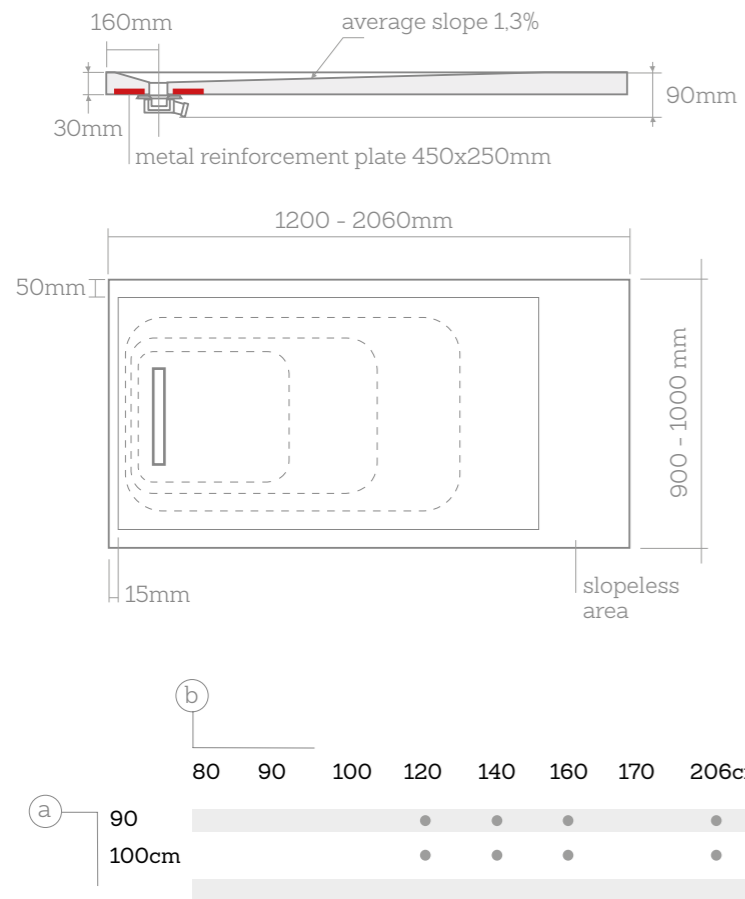

SolidSoft is silent because of its cushioning effect.

SolidSoft LinearDrain

Measures

Value of distance C: 16 cm
Maximum tolerance ±0.6%

Special cuts are not a problem

A bespoke service to create your ultimate showering statement

Five different design covers can be combined with five colours of SolidSoft surface to enhance your bathroom with a unique customized appeal.

SolidSoft SquareDrain

Measures

Values of distance C:

38 cm for trays wide 70cm
 43 cm for trays wide 80, 90 and 100cm
 Square trays with center drain location