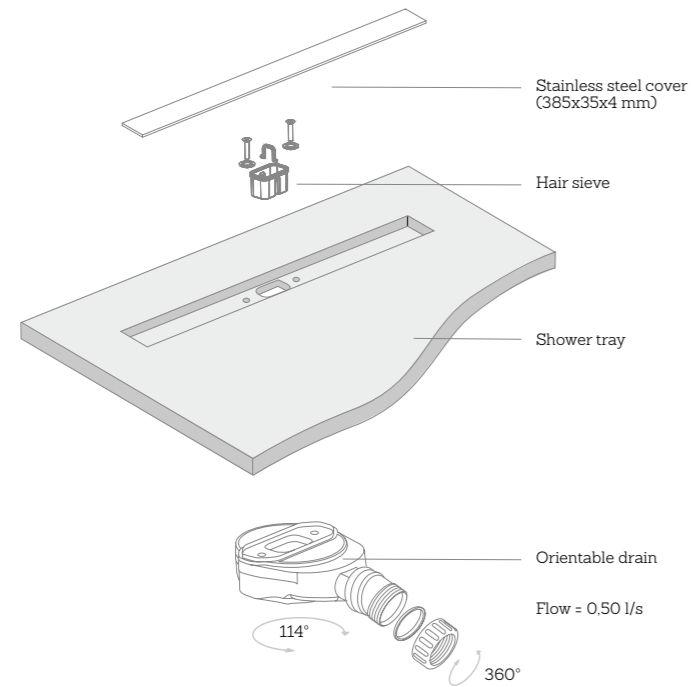

SolidSoft is silent because of its cushioning effect.

SolidSoft LinearDrain

Measures

Value of distance C: 16 cm
Maximum tolerance ±0.6%

Special cuts are not a problem

A bespoke service to create your ultimate showering statement

Five different design covers can be combined with five colours of SolidSoft surface to enhance your bathroom with a unique customized appeal.

SolidSoft SquareDrain

Measures

Values of distance C:

38 cm for trays wide 70cm
 43 cm for trays wide 80, 90 and 100cm
 Square trays with center drain location