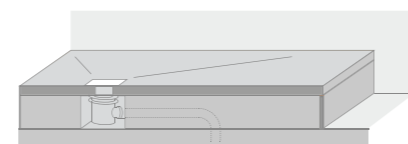

SolidSoft is a shower tray that is unique in the world, a product patented by Solid Soft Tray (EP no 2952128), made out of low-density polyurethane subjected to a high-pressure process. This process furnishes it with an extremely water-resistant external layer, with excellent non-slip properties. The surface features a texturized, natural slate finish.

Ultra light

 7-18 Kg

SolidSoft is very light, weighs only 15 lbs per square meter.

Installation

Flat to floor installation

Sunken installation

Raised above floor installation

Certified by: