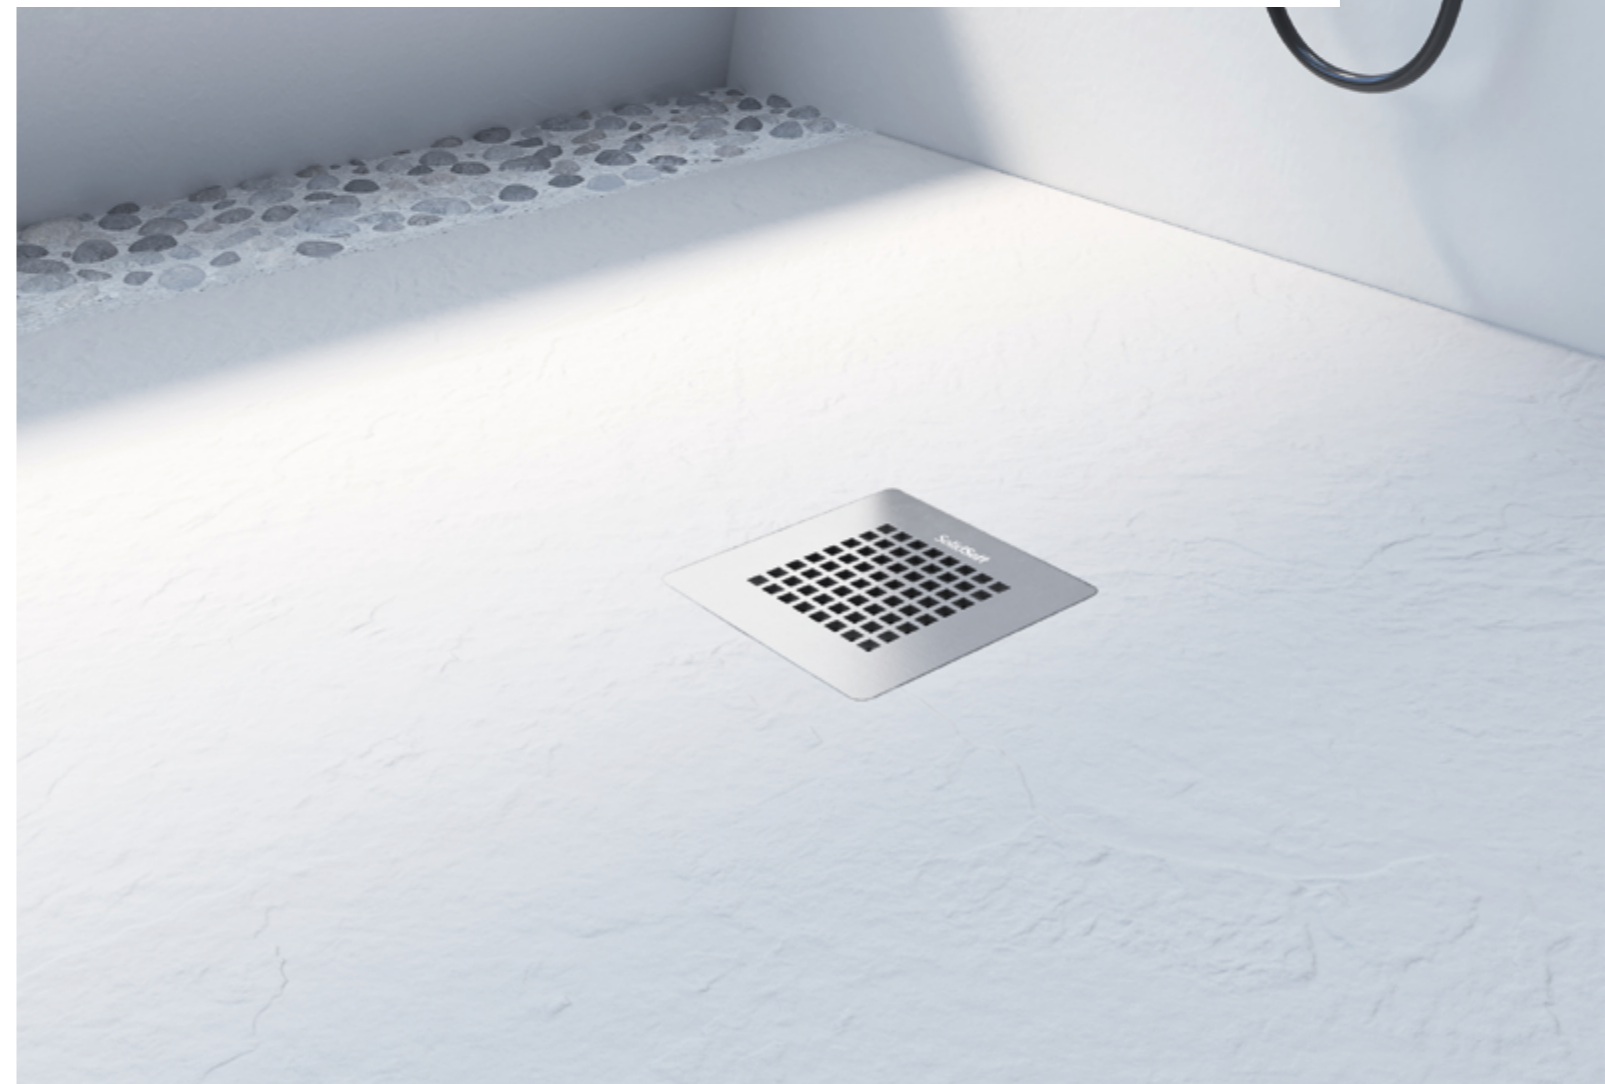

It is easily installed, in a clean and simple way, saving time and money. SolidSoft is compatible with every type of shower screen

See installation at: www.solidsoft-tray.com

Removable drain cover

Delivered with standard trap and stainless-steel removable cover

Five different design covers can be combined with five colours of SolidSoft surface to enhance your bathroom with a unique customized appeal.

SolidSoft SquareDrain

Measures

Values of distance C:

38 cm for trays wide 70cm
 43 cm for trays wide 80, 90 and 100cm
 Square trays with center drain location

Maximum tolerance ±0.6%

Special cuts are not a problem

A bespoke service to create your ultimate showering statement

The grill for SquareDrain is available in brushed stainless steel or colour matched grill.

SolidSoft

Flexible Shower Tray

Properties of the material

NON SLIP ERGONOMIC SURFACE

SolidSoft has an excellent non-slip performance, as it is CLASS-B certified, in accordance with regulation DIN 51097 :1992, which guarantees total safety when showering