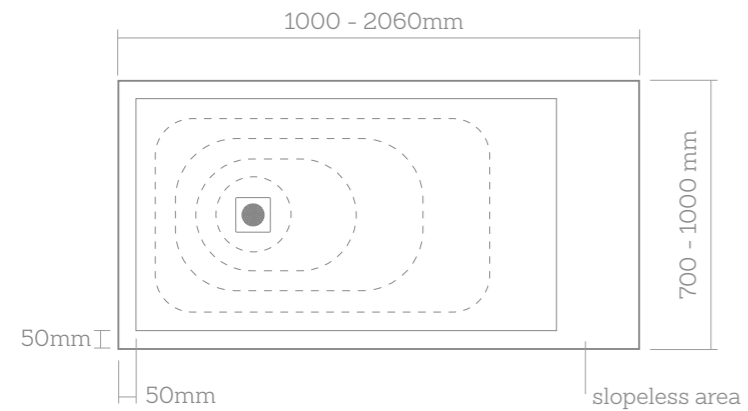

## Measures

	80	90	100	120	140	160	170	195	206cm
(b)									
(a) 70			•	•	•	•	•	•	
80	•		•	•	•	•	•		•
90		•	•	•	•	•			•
100cm			•	•	•	•			•

### Values of distance C:

38 cm for trays wide 70cm  
43 cm for trays wide 80, 90 and 100cm  
Square trays with center drain location

Maximum tolerance ±1%

Special cuts are not a problem

A bespoke service to create your ultimate showering statement