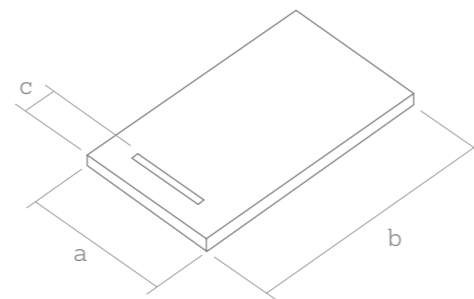

## Measures

Value of distance C: 16 cm  
Maximum tolerance ±1%

Special cuts are not a problem

A bespoke service to create your ultimate showering statement

Five different design covers can be combined with five colours of SolidSoft surface to enhance your bathroom with a unique customized appeal.