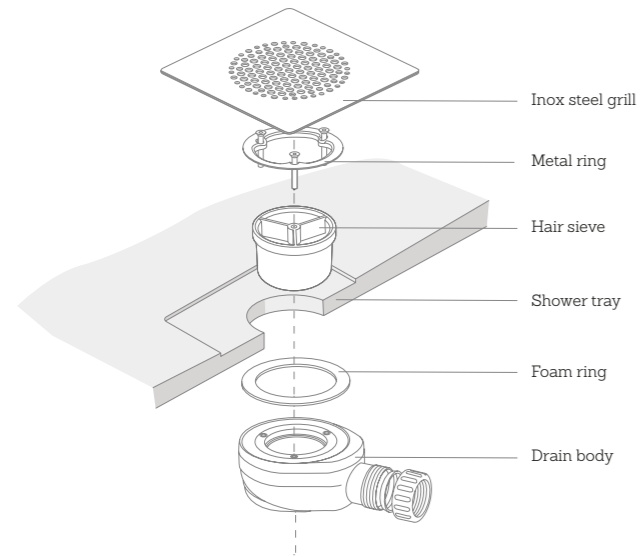

SolidSoft SquareDrain