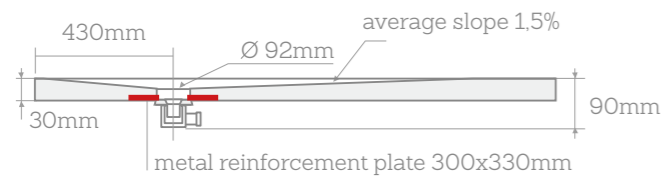

## Measures

Value of distance C: 16 cm  
Maximum tolerance ±1%

Special cuts are not a problem

A bespoke service to create your ultimate showering statement

Five different design covers can be combined with five colours of SolidSoft surface to enhance your bathroom with a unique customized appeal.

## Measures

	80	90	100	120	140	160	170	195	206cm
(b)									
(a) 70			•	•	•	•	•	•	
80	•		•	•	•	•	•		•
90		•	•	•	•	•			•
100cm			•	•	•	•			•