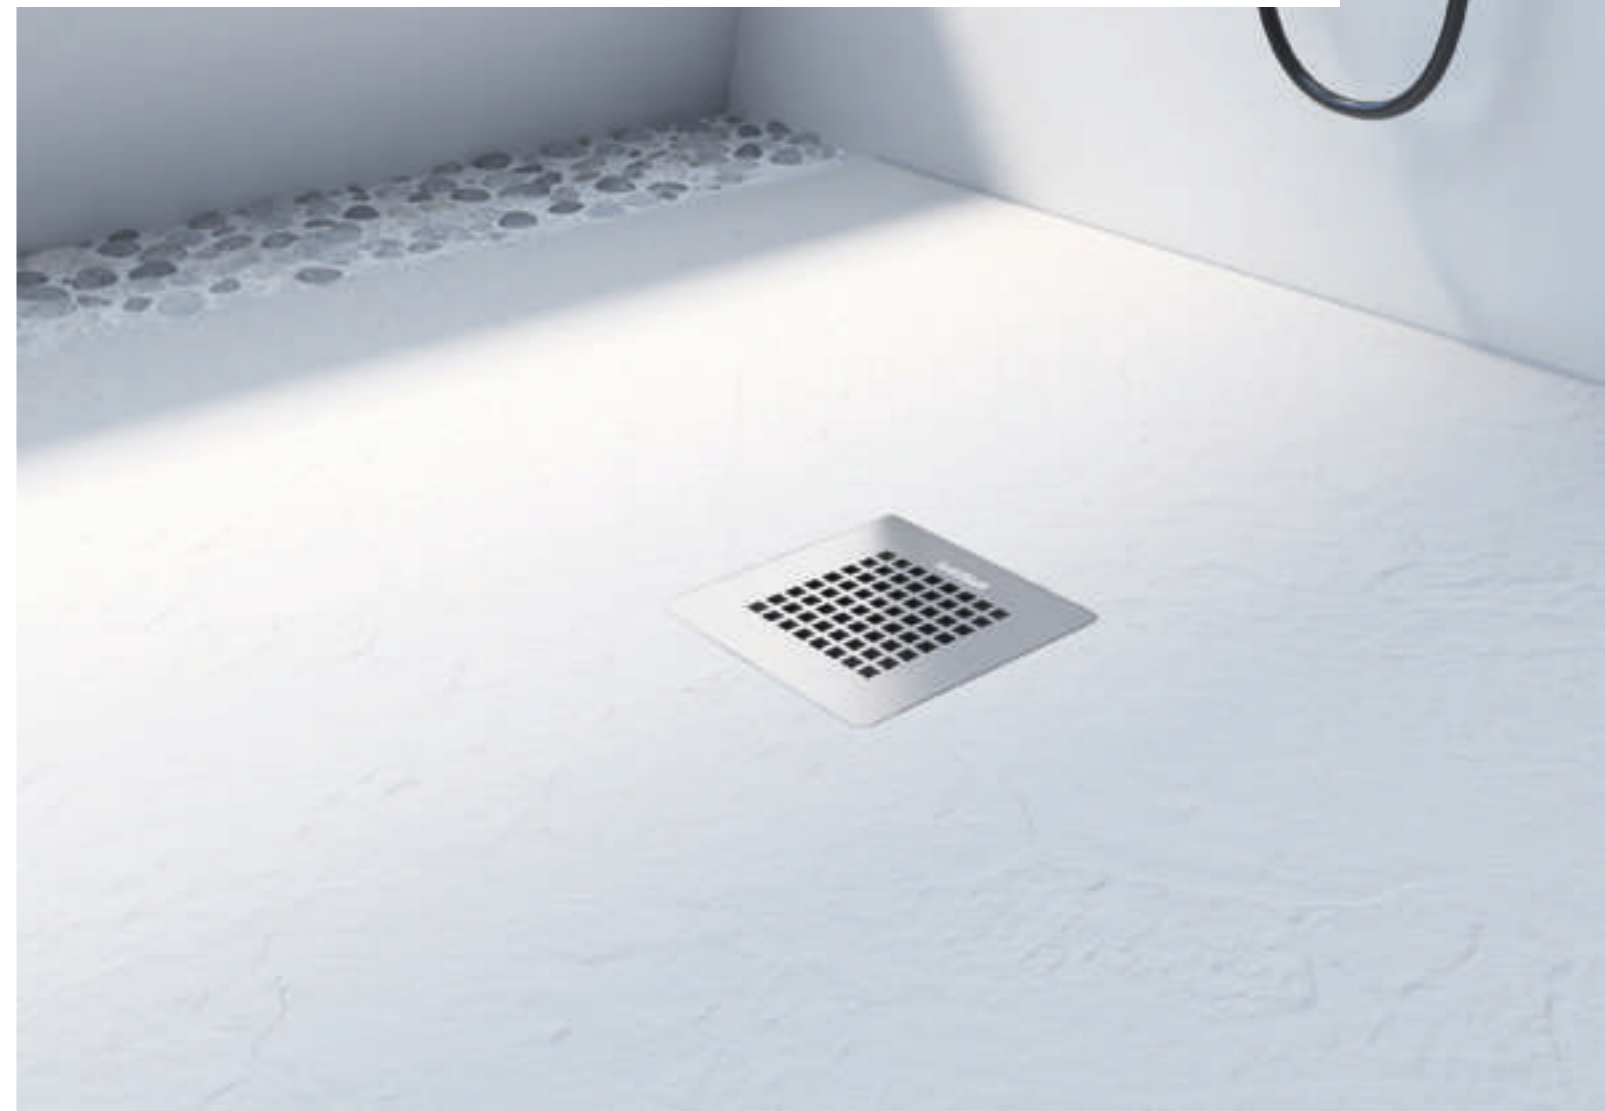

SolidSoft SquareDrain

Measures

	80	90	100	120	140	160	170	195	206cm
(b)									
(a) 70			•	•	•	•	•	•	
80	•		•	•	•	•	•		•
90		•	•	•	•	•			•
100cm			•	•	•	•			•

Values of distance C:

38 cm for trays wide 70cm
43 cm for trays wide 80, 90 and 100cm
Square trays with center drain location

Maximum tolerance ±1%

Special cuts are not a problem

A bespoke service to create your ultimate showering statement

The grill for SquareDrain is available in brushed stainless steel or colour matched grill.