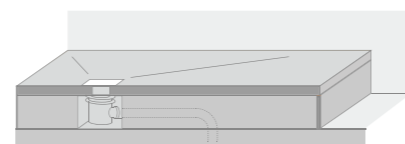

Raised above floor installation