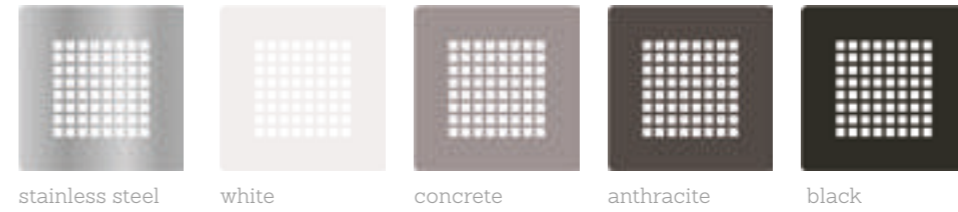

### Values of distance C:

38 cm for trays wide 70cm  
43 cm for trays wide 80, 90 and 100cm  
Square trays with center drain location

Maximum tolerance ±1%

Special cuts are not a problem

A bespoke service to create your ultimate showering statement

The grill for SquareDrain is available in brushed stainless steel or colour matched grill.