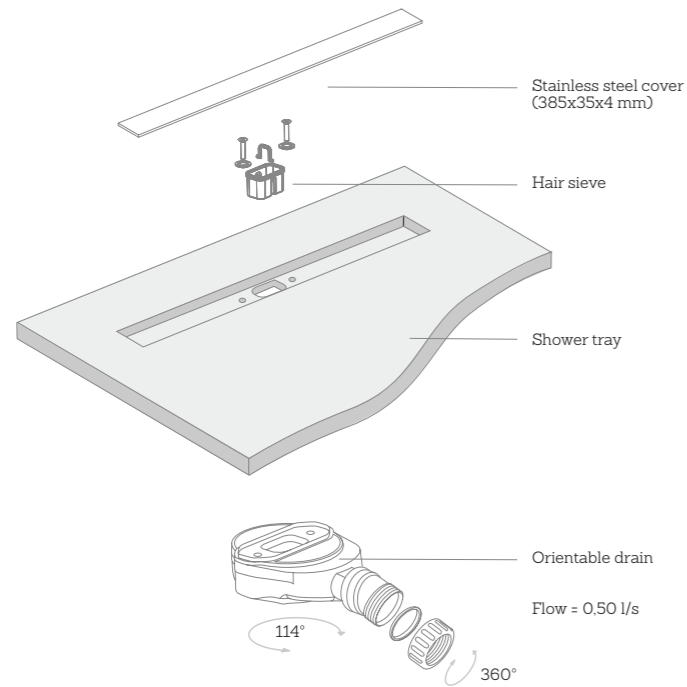

## Measures

Value of distance C: 16 cm  
Maximum tolerance ±1%

Special cuts are not a problem

A bespoke service to create your ultimate showering statement

Five different design covers can be combined with five colours of SolidSoft surface to enhance your bathroom with a unique customized appeal.