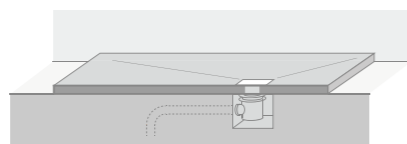

Sunken installation