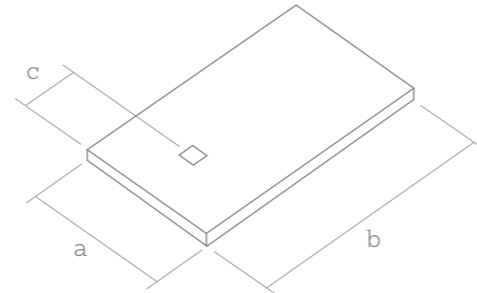

## Measures

	80	90	100	120	140	160	170	195	206cm
(b)									
(a) 70			•	•	•	•	•	•	
80	•		•	•	•	•	•		•
90		•	•	•	•	•			•
100cm			•	•	•	•			•

### Values of distance C:

38 cm for trays wide 70cm  
43 cm for trays wide 80, 90 and 100cm  
Square trays with center drain location

Maximum tolerance ±1%

Special cuts are not a problem

A bespoke service to create your ultimate showering statement