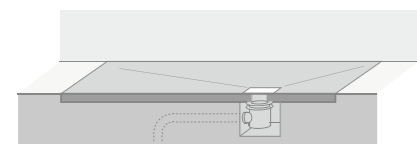

Properties of the material

NON SLIP ERGONOMIC SURFACE

SolidSoft has an excellent non-slip performance, as it is CLASS-B certified, in accordance with regulation DIN 51097 :1992, which guarantees total safety when showering

ANTI-BACTERIAL

The closed molecular structure of SolidSoft prevents the generation and proliferation of germs, and makes it very long-lasting. It has passed the tests required by the ISO 22196:2011 standard.

UV-RESISTANT

SolidSoft is highly resistant to light and the passage of time. Test carried out in accordance with the EN ISO 4586-2 standard.

SILENT

Unique acoustic absorption thanks to the use of an organic material based on polyurethane. Tested according to SIA 181.

RESISTANCE TO DOMESTIC CHEMICAL AND CLEANING AGENTS

SolidSoft has surpassed chemical agent and stain resistance test in accordance with UNE EN 14527, classified as compatible with the use of standard products for the bathroom.

SolidSoft is a shower tray that is unique in the world, a product patented by Solid Soft Tray (Pat. N° PCT/ ES2013/070056), made out of low-density polyurethane subjected to a high-pressure process. This process furnishes it with an extremely water-resistant external layer, with excellent non-slip properties. The surface features a texturized, natural slate finish.

Ultra light

SolidSoft is very light, weighs only 15 lbs per square meter.

Installation

Flat to floor installation